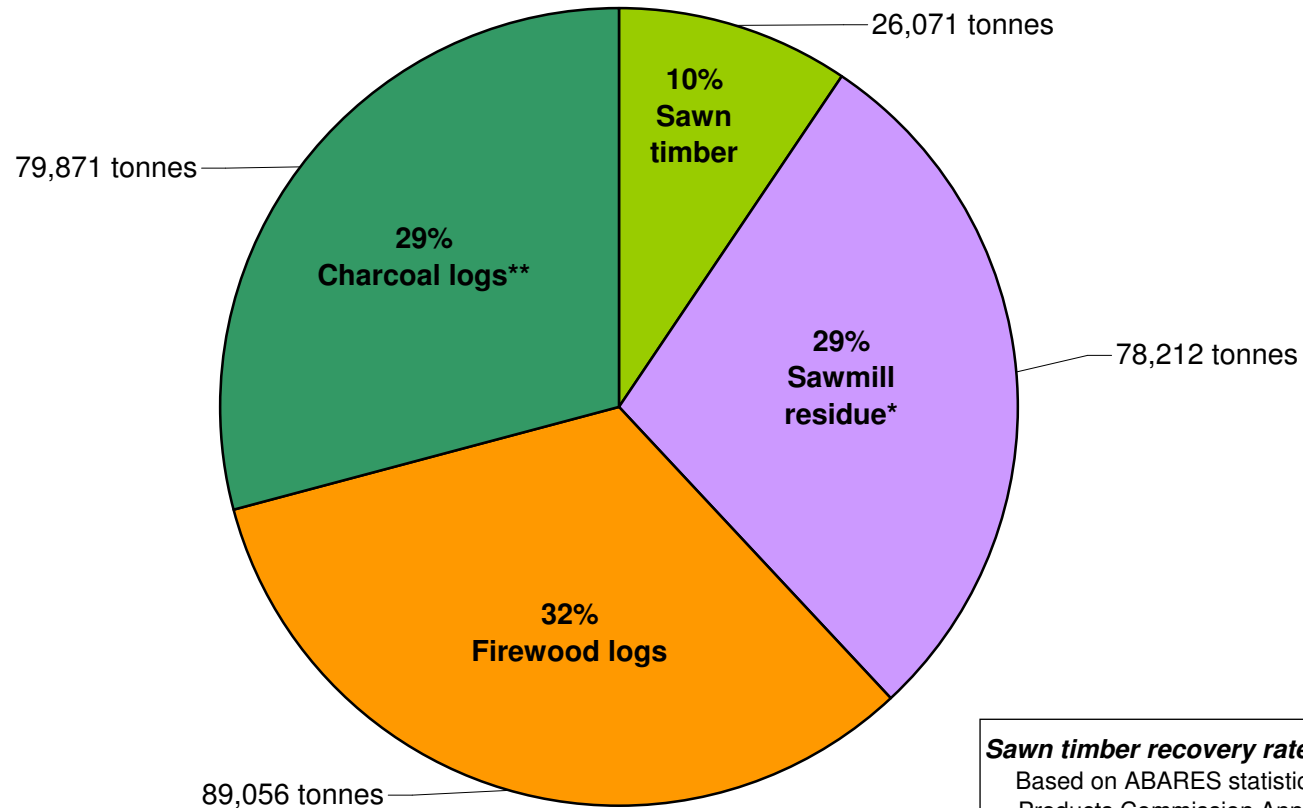

Where our native forest timber goes - JARRAH

Total Jarrah log production 2013 - 2014: 273,210 tonnes

SOURCE: FOREST PRODUCTS COMMISSION ANNUAL REPORT 2013-2014
PREPARED BY WA FOREST ALLIANCE 2014

* Sawmill residue is sold as firewood and for use in the production of silicon.
** Charcoal logs are sold for use in the production of silicon.